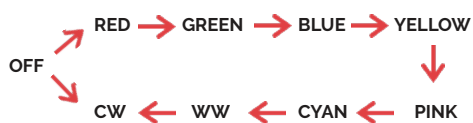

MOVEABLE WING

Power supply: DC 3.7v/1500 mAh
li-ion,
1.5w/6V mono solar panel

IP54

Index	Color	Power	Kelvin	Lumen	Sensor
SL3023	black	2+2W	4000K	70 lm	no
SL3023	black	2+2W	3000K	70 lm	no

MODE 1: manual color selection

MODE 2: automatic color changing

Power supply: DC 3,7v/1200 mAh
li-ion,
1 w/5,5 V poly solar panel

IP44

Garden lamp with spike

Index	Color	Power	Kelvin	Lumen	Sensor
SL3019	black	1,5W	RGB+W	120 lm	NO