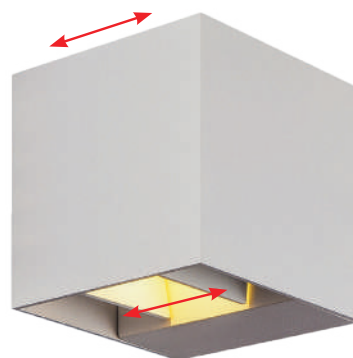

Index	Color	Power	Boja svjetla	Lumen	Dimension
LED90002D-1 WH	white	6W (2x3W)	3CCT	480	100 x 100 x 100 mm
LED90002D-1 DG	dark grey	6W (2x3W)	3CCT	480	100 x 100 x 100 mm