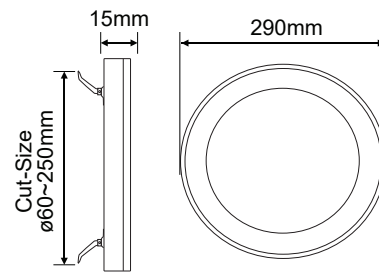

*socket GU10 in the package

GU10
MR16

IP20

Index	Form	Power	form	Color	Dimension
F5904CM	square	max. 50W	rotatable	matt chrome	84 x 84 mm - 75 x 27 mm
F5904N	square	max. 50W	rotatable	brushed nickel	84 x 84 mm - 75 x 27 mm
F5904W	square	max. 50W	rotatable	matt white	84 x 84 mm - 75 x 27 mm
F5904BM	square	max. 50W	rotatable	matt black	84 x 84 mm - 75 x 27 mm

*socket GU10 in the package

Index	Model	Power	Kelvin	Lumen	Cut dimensions	Dimensions
PL-AR12W-3CCT	5u1 panel	12W	3000K - 4000K - 6000K	1080	fi 55 -125 mm	fi 164 mm
PL-AR24W-3CCT	5u1 panel	24W	3000K - 4000K - 6000K	2160	fi 60 - 250 mm	fi 290 mm