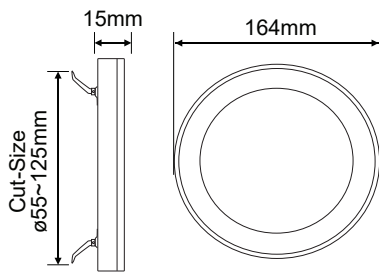

*socket GU10 in the package

GU10
MR16

IP20

Index	Form	Power	form	Color	Dimension
F5904CM	square	max. 50W	rotatable	matt chrome	84 x 84 mm - 75 x 27 mm
F5904N	square	max. 50W	rotatable	brushed nickel	84 x 84 mm - 75 x 27 mm
F5904W	square	max. 50W	rotatable	matt white	84 x 84 mm - 75 x 27 mm
F5904BM	square	max. 50W	rotatable	matt black	84 x 84 mm - 75 x 27 mm

*socket GU10 in the package

Index	Model	Power	Kelvin	Lumen	Cut dimensions	Dimensions
PL-AR12W-3CCT	5u1 panel	12W	3000K - 4000K - 6000K	1080	fi 55 -125 mm	fi 164 mm
PL-AR24W-3CCT	5u1 panel	24W	3000K - 4000K - 6000K	2160	fi 60 - 250 mm	fi 290 mm