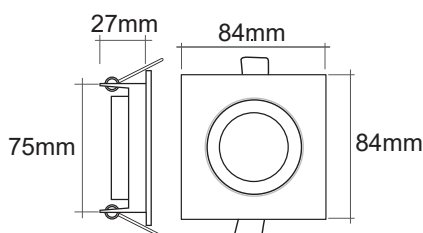

*socket GU10 in the package

GU10
MR16

IP20

Index	Form	Power	form	Color	Dimension
F5904CM	square	max. 50W	rotatable	matt chrome	84 x 84 mm - 75 x 27 mm
F5904N	square	max. 50W	rotatable	brushed nickel	84 x 84 mm - 75 x 27 mm
F5904W	square	max. 50W	rotatable	matt white	84 x 84 mm - 75 x 27 mm
F5904BM	square	max. 50W	rotatable	matt black	84 x 84 mm - 75 x 27 mm

*socket GU10 in the package

Index	Model	Power	Kelvin	Lumen	Cut dimensions	Dimensions
PL-AR12W-3CCT	5u1 panel	12W	3000K - 4000K - 6000K	1080	fi 55 -125 mm	fi 164 mm
PL-AR24W-3CCT	5u1 panel	24W	3000K - 4000K - 6000K	2160	fi 60 - 250 mm	fi 290 mm