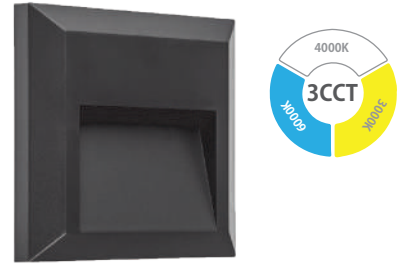

Index	Color	Power	Kelvin	Lumen	Dimension
P1252 3CCT WH	white	1,5W	3CCT	80	125 x 27 mm
P1252 3CCT DG	dark grey	1,5W	3CCT	80	125 x 27 mm