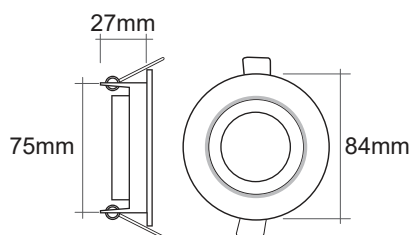

*socket GU10 in the package

GU10
MR16

IP20

Index	Form	Power	form	Color	Dimension
F5904CM	square	max. 50W	rotatable	matt chrome	84 x 84 mm - 75 x 27 mm
F5904N	square	max. 50W	rotatable	brushed nickel	84 x 84 mm - 75 x 27 mm
F5904W	square	max. 50W	rotatable	matt white	84 x 84 mm - 75 x 27 mm
F5904BM	square	max. 50W	rotatable	matt black	84 x 84 mm - 75 x 27 mm