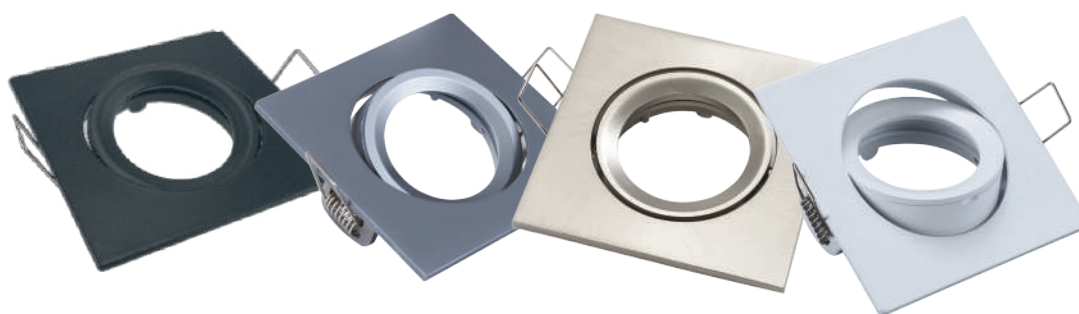

GU10
MR16

IP20

Index	Form	Power	form	Color	Dimension
F5903CM	round	max. 50W	rotatable	matt chrome	fi 84 mm - 75 x 27 mm
F5903N	round	max. 50W	rotatable	brushed nickel	fi 84 mm - 75 x 27 mm
F5903W	round	max. 50W	rotatable	mattt white	fi 84 mm - 75 x 27 mm
F5903BM	round	max. 50W	rotatable	matt black	fi 84 mm - 75 x 27 mm

*socket GU10 in the package