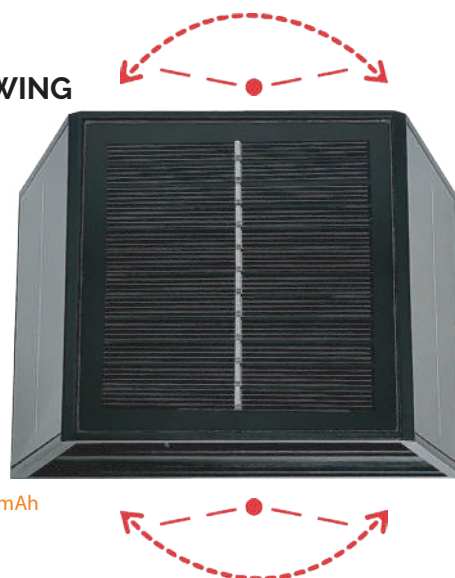

MOVEABLE WING

Power supply: DC 3.7v/1500 mAh
li-ion,
1.5w/6V mono solar panel

IP54

Index	Color	Power	Kelvin	Lumen	Sensor
SL3023	black	2+2W	4000K	70 lm	no
SL3023	black	2+2W	3000K	70 lm	no

MODE 1: manual color selection