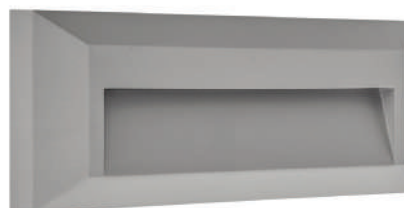

Index	Color	Power	Kelvin	Lumen	Dimension
P2302 3CCT WH	white	2W	3CCT	80	230 x 80 x 27 mm
P2302 3CCT DG	dark grey	2W	3CCT	80	230 x 80 x 27 mm
P2302 3CCT GR	grey	2W	3CCT	80	230 x 80 x 27 mm