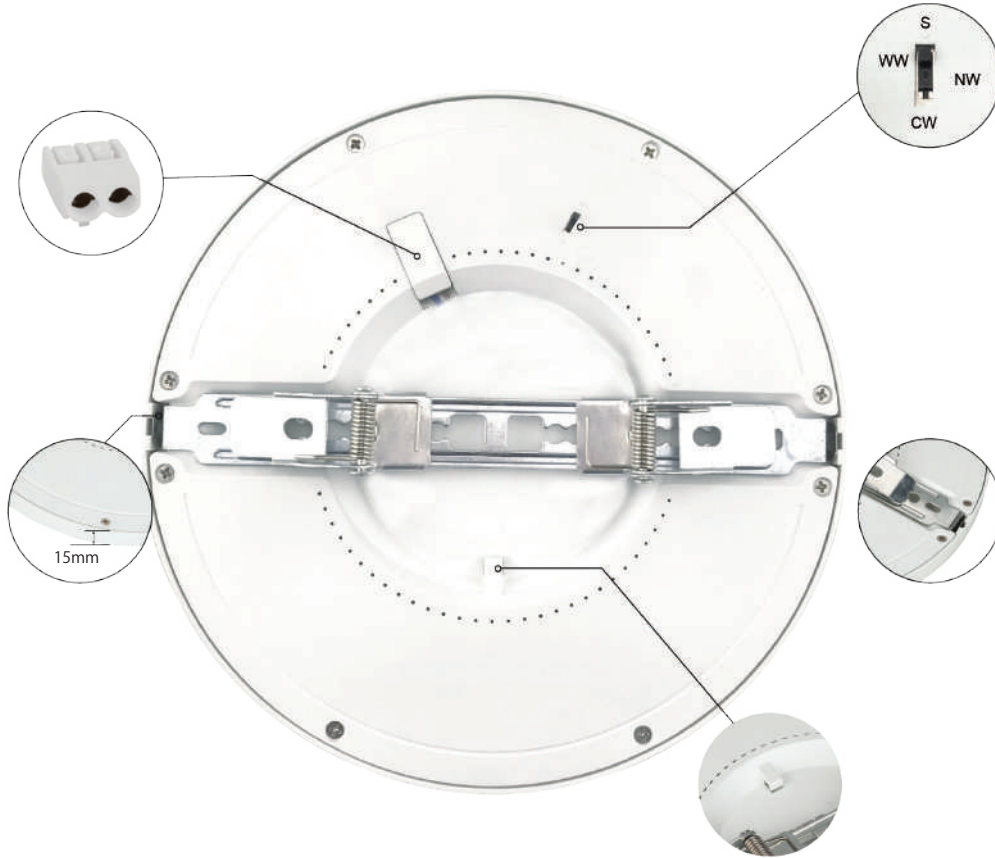

3CCT

magnet built into the LED panel

recessed mounting/surface mounting

movable springs

Additional equipment (frames for LED panel)

matt black

brushed bronz

brushed nickell