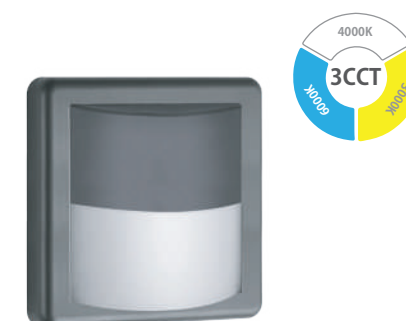

Index	Color	Power	Kelvin	Lumeni	Dimension
WALL-P20016 3CCT WH	white	6W	3CCT	360	140 x 140 x 50 mm
WALL-P20016 3CCT DG	dark grey	6W	3CCT	360	140 x 140 x 50 mm